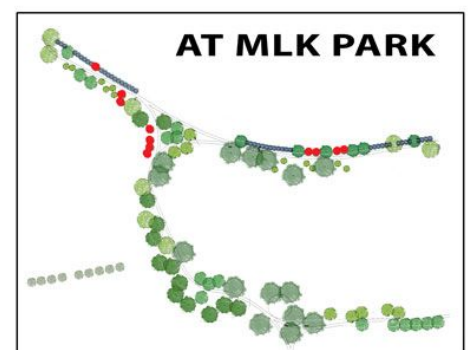

Bark: dark brown, fissured

Other: used at MLK Park to soak up

excess water and fill out portions of

the canopy quickly

Arroyo Willow

Salix lasiolepis

Deciduous

Height: 10-35'

Spread:

Yearly Growth Rate: 3' or more

Longevity: <50 years

Water use: needs ample water

Number at MLK Park: 11

Native to the western United States

Leaf: oblanceolate, medium light green

Bark: dark brown, furrowed or smooth

Other: used at MLK Park to soak up

excess water and screen buildings

California Lilac

Ceanothus 'Cynthia Postan'

Evergreen

Height: 6-8'

Spread: 7-9'

Yearly Growth Rate: 2'