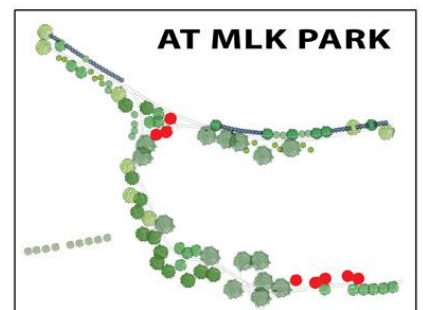

Ginkgo biloba 'Autumn Gold'

Deciduous

Height: 25-50'

Spread: 25-35'

Yearly Growth Rate: 1-2'

Longevity: >150 years

Number at MLK Park: 8

Water use: moist to dry soil

Native to southeast Asia

Leaf: rhomboidal, medium to light green

Bark: light green, fissured

Other: MLK will only have the male tree

which is fruitless. Ginkgos are the oldest surviving species of tree

(>200 million years old).

Maidenhair Tree

Ginkgo biloba 'Princeton Sentry'

Deciduous

Height: 50-65'

Spread: 15-20'

Yearly Growth Rate: 2+'

Longevity: >150 years

Number at MLK Park: 12