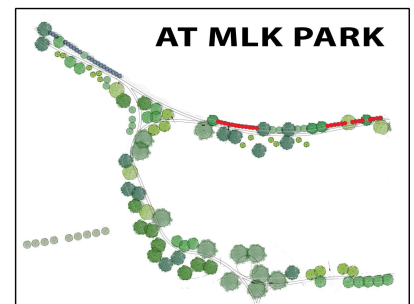

Other: used at MLK Park to soak up

excess water and screen buildings

California Lilac

Ceanothus 'Cynthia Postan'

Evergreen

Height: 6-8'

Spread: 7-9'

Yearly Growth Rate: 2'

Longevity: 20-25 years

Water use: drought tolerant

Number at MLK Park: 26

Flowers: showy, violet blue

Native to California

Leaf: oval, glossy, dark green

Bark: dark brown, smooth

Other: provides seeds and cover for
birds and wildlife.

California Lilac

Ceanothus 'Blue Jeans'

Evergreen

Height: 6'

Spread: 6'

Yearly Growth Rate: 2-3'

Longevity: 20-25 years

Water use: drought tolerant

Number at MLK Park: 26

Flowers: showy, lavender blue

Native to California

Leaf: oval, glossy, dark green

Bark: dark brown, smooth