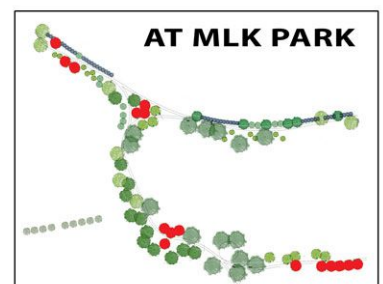

Bark: striking, cream or light green or multi-colored, exfoliating or smooth

Other: good fire resistance, attracts wildlife and bees

Paperbark Tea Tree

Melaleuca quinquenervia

Evergreen

Height: 20-40'

Spread: 15-25'

Yearly Growth Rate: 2'

Longevity: 50-150 years

Number at MLK Park: 16

Water use: drought tolerant, wet to dry soil

Native to Australia

Flower: showy, yellow or white

Leaf: elliptic to oblong, glossy light green

Bark: striking, cream or light green, exfoliating

Chinese Elm

Ulmus Parvifolia

Evergreen to semi-deciduous

Height: 40-60'

Spread: 50-70'

Yearly Growth Rate: 3'

Longevity: 50-150 years