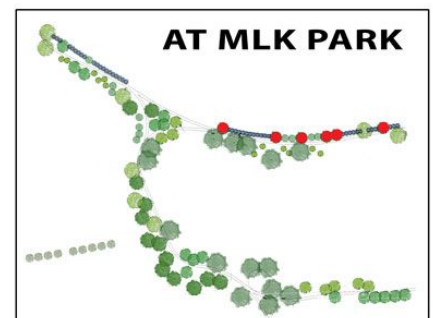

Leaf: oblong to ovate, glossy dark
green

Bark: light green or light gray, fissured

Other: bark is the source of commercial
cork

Weeping Willow

Salix babylonica

Deciduous

Height: 30-50'

Spread: 30-50'

Yearly Growth Rate: 3'

or more

Longevity: <50 years

Water use: needs ample

water

Number at MLK Park: 6

Native to western China

Leaf: lanceolate to linear, medium green

Bark: dark brown, fissured

Other: used at MLK Park to soak up

excess water and fill out portions of

the canopy quickly

Arroyo Willow

Salix lasiolepis

Deciduous

Height: 10-35'

Spread:

Yearly Growth Rate: 3' or more

Longevity: <50 years

Water use: needs ample water

Number at MLK Park: 11

Native to the western United States

Leaf: oblanceolate, medium light green

Bark: dark brown, furrowed or smooth