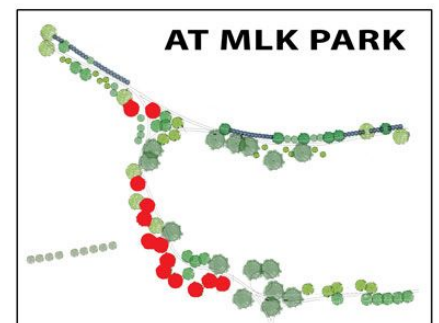

Evergreen

Height: 70'

Spread: 70'

Yearly Growth Rate: 2-3'

Longevity: >150 years

Water use: drought-tolerant, moist
to dry soil

Number at MLK Park: 13

Native to western Mediterranean and
North Africa

Leaf: oblong to ovate, glossy dark
green

Bark: light green or light gray, fissured

Other: bark is the source of commercial
cork

Weeping Willow

Salix babylonica

Deciduous

Height: 30-50'

Spread: 30-50'