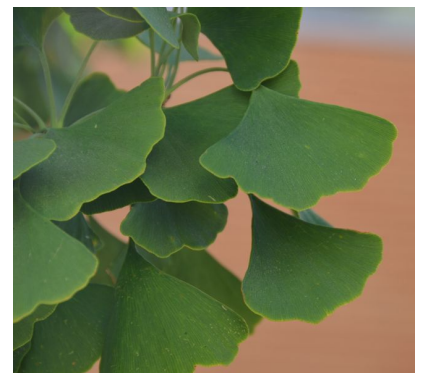

Water use: drought-tolerant, moist
to dry soil

Native to the Mediterranean region

Leaf: ovate, gray green

Bark: light gray, scaly

Other: "Swan Hill" is a fruitless olive
with little or no pollen

Maidenhair Tree

Ginkgo biloba 'Autumn Gold'

Deciduous

Height: 25-50'

Spread: 25-35'

Yearly Growth Rate: 1-2'

Longevity: >150 years

Number at MLK Park: 8

Water use: moist to dry soil

Native to southeast Asia

Leaf: rhomboidal, medium to light green

Bark: light green, fissured

Other: MLK will only have the male tree

which is fruitless. Ginkgos are the oldest surviving species of tree

(>200 million years old).

Number at MLK Park: 26

Flowers: showy, lavender blue

Native to California

Leaf: oval, glossy, dark green

Bark: dark brown, smooth