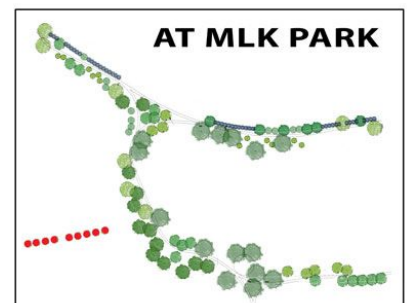

Olive

Olea europea 'Swan Hill'

Evergreen

Height: 25-30'

Spread: 25-30'

Yearly Growth Rate: 2'

Longevity: >150 years

Number at MLK Park: 9

Water use: drought-tolerant, moist
to dry soil

Native to the Mediterranean region

Leaf: ovate, gray green

Bark: light gray, scaly

Other: "Swan Hill" is a fruitless olive
with little or no pollen