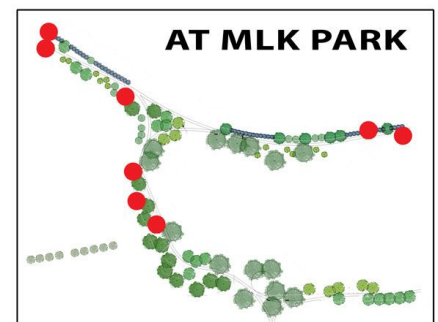

Height: 70-85'

Spread: 50-70'

Yearly Growth Rate: 3'

Longevity: >150 years

Number at MLK Park: 8

Water use: moist to dry soil

Native to Spain

Leaf: palmate, medium green

Bark: striking, cream or light green or multi-colored, exfoliating or smooth

Other: good fire resistance, attracts wildlife and bees

Paperbark Tea Tree

Melaleuca quinquenervia

Evergreen

Height: 20-40'

Spread: 15-25'