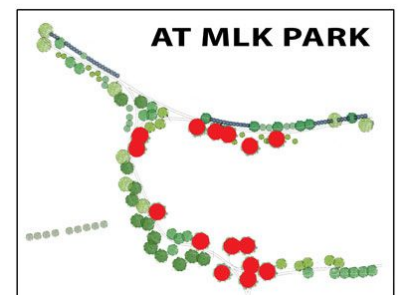

Chinese Elm

Ulmus Parvifolia

Evergreen to semi-deciduous

Height: 40-60'

Spread: 50-70'

Yearly Growth Rate: 3'

Longevity: 50-150 years

Number at MLK Park: 15

**Water use: drought tolerant,
moist soil**

Native to China, Japan

**Leaf: elliptic to ovate, glossy
dark green**

**Bark: dark gray, light gray, red brown
or multicolored**