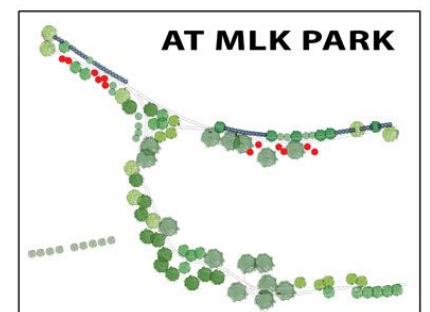

Maidenhair Tree

Ginkgo biloba 'Princeton Sentry'

Deciduous

Height: 50-65'

Spread: 15-20'

Yearly Growth Rate: 2+'

Longevity: >150 years

Number at MLK Park: 12

Water use: moist soil

Native to southeast Asia

Flower: inconspicuous, fragrant

Leaf: deltoid, green

Bark: light green, fissured